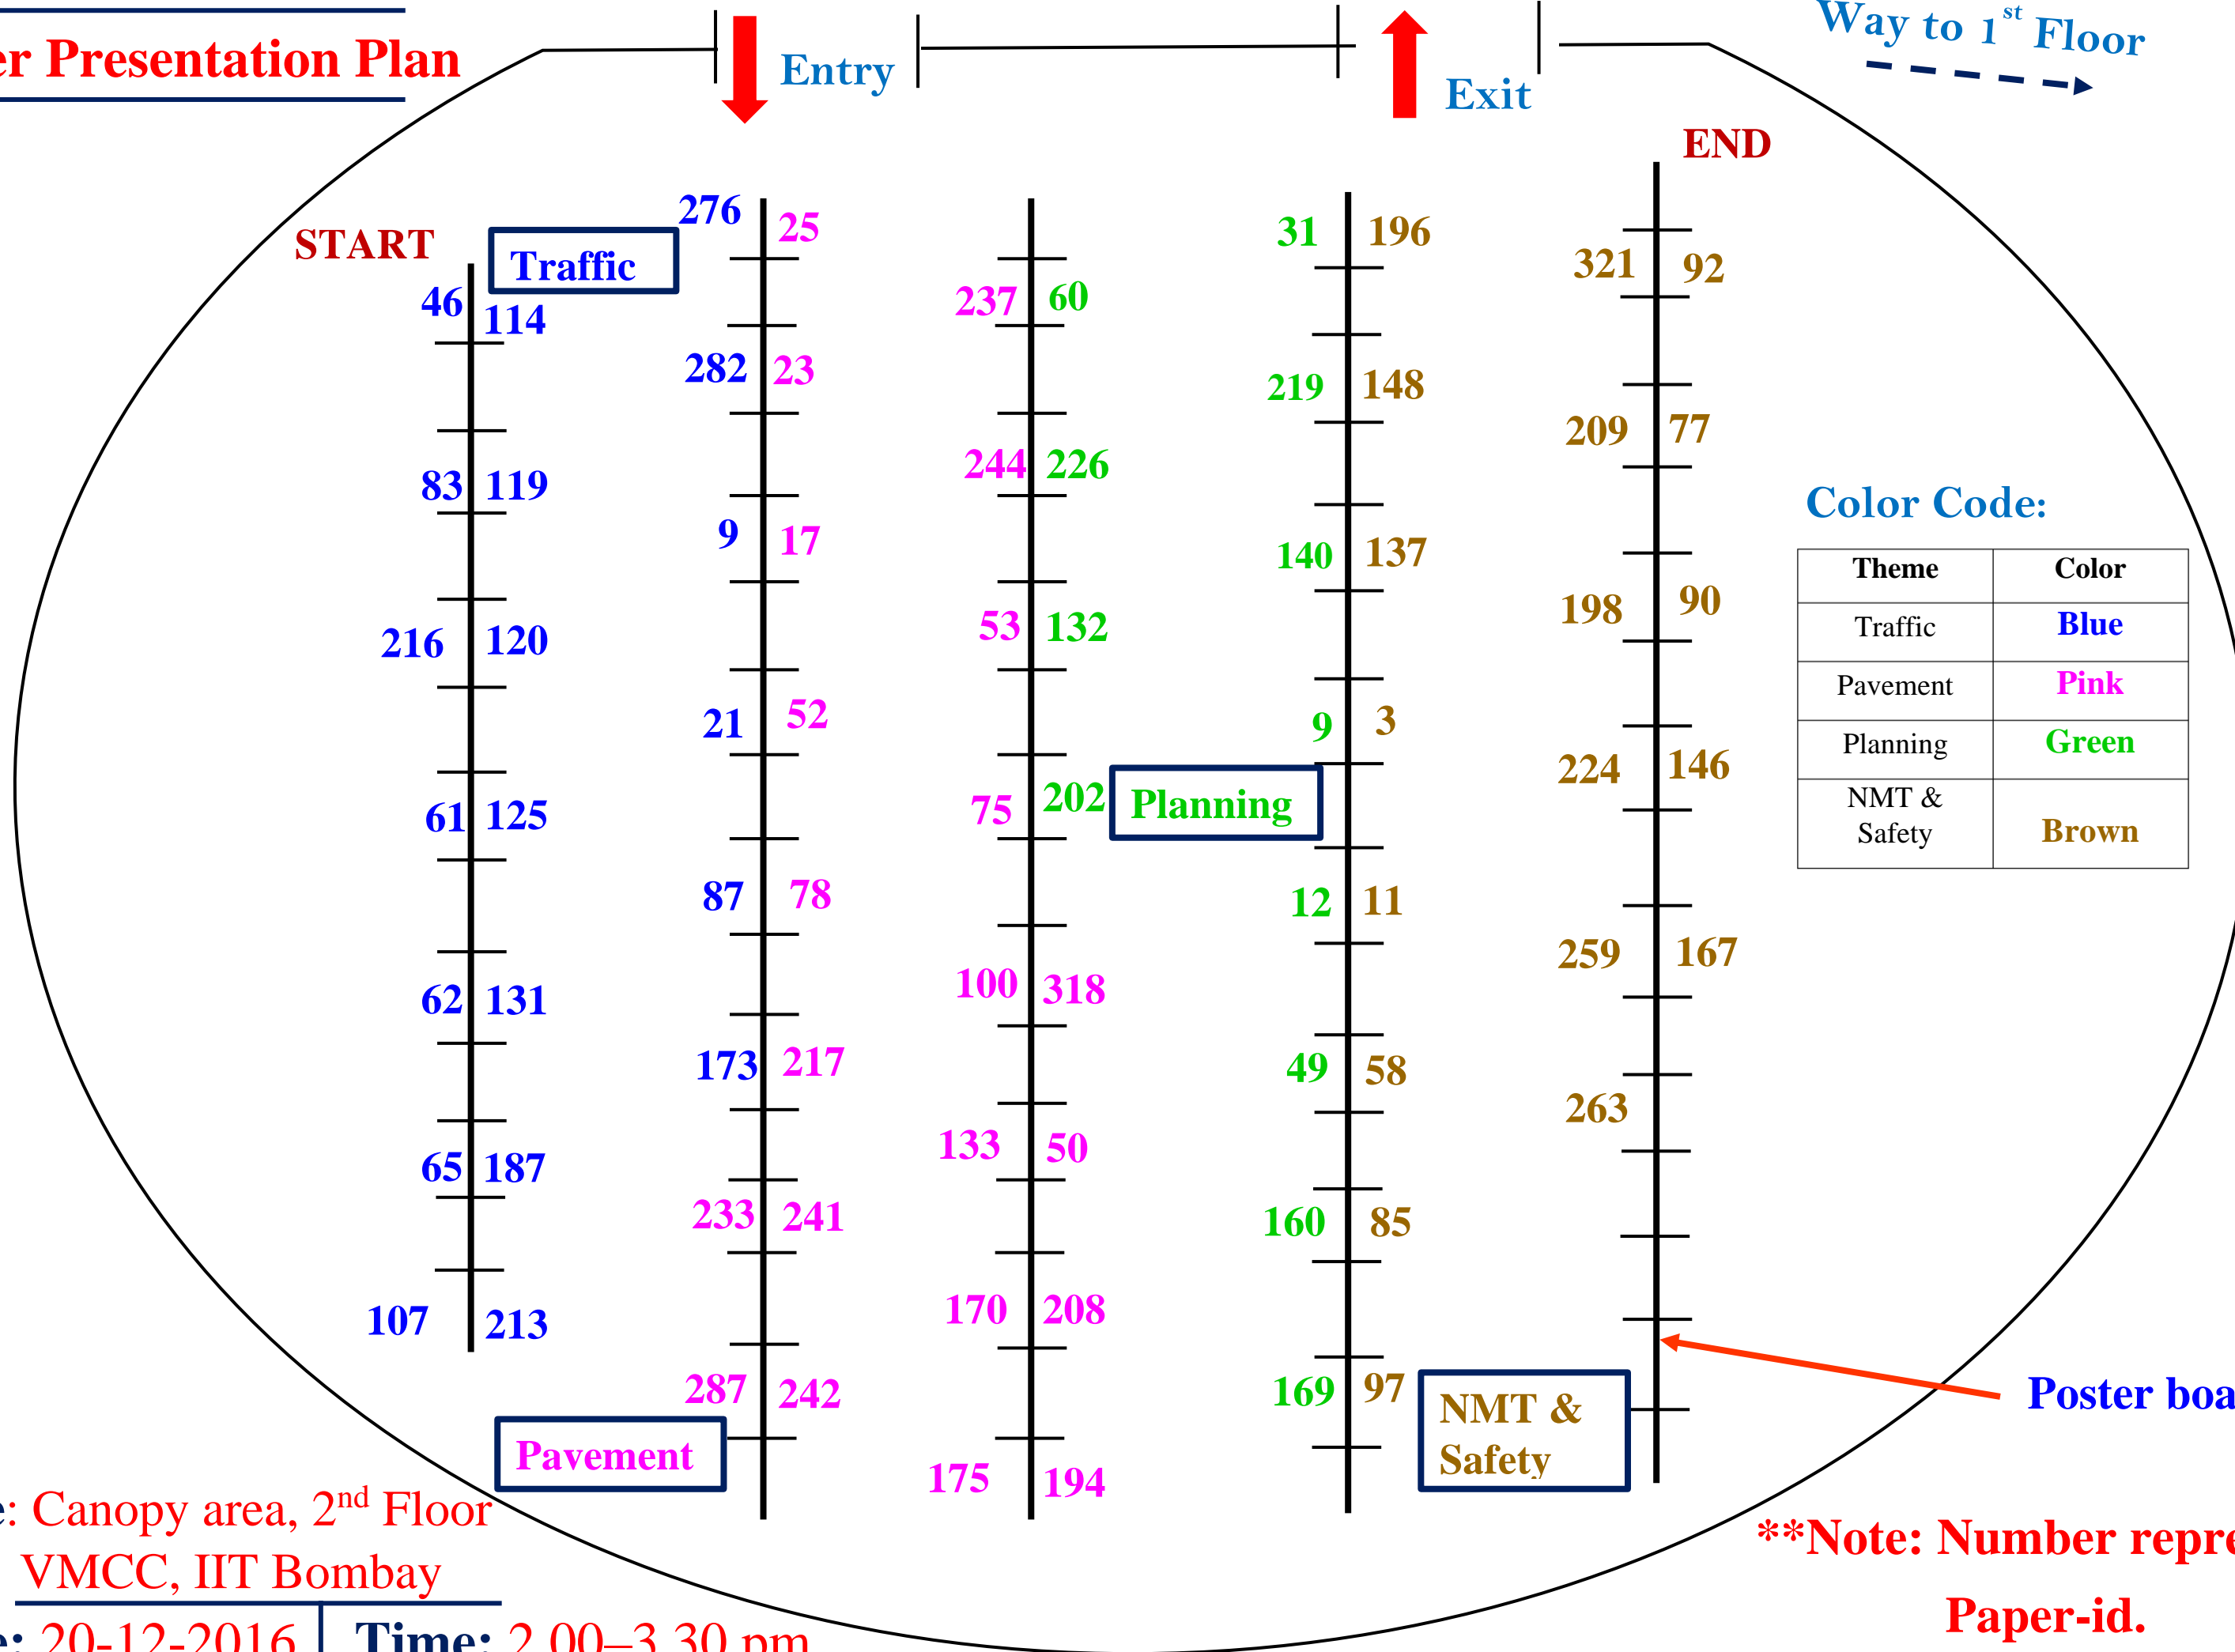

TPMDC-2016

← 2nd Floor Foyer Area →

Lecture Hall-22 & 23

Way to 1st Floor

Poster Presentation Plan

Color Code:

Theme	Color
Traffic	Blue
Pavement	Pink
Planning	Green
NMT & Safety	Brown

Poster board

****Note: Number represents Paper-id.**

Venue: Canopy area, 2nd Floor
VMCC, IIT Bombay

Date: 20-12-2016 | **Time:** 2.00–3.30 pm